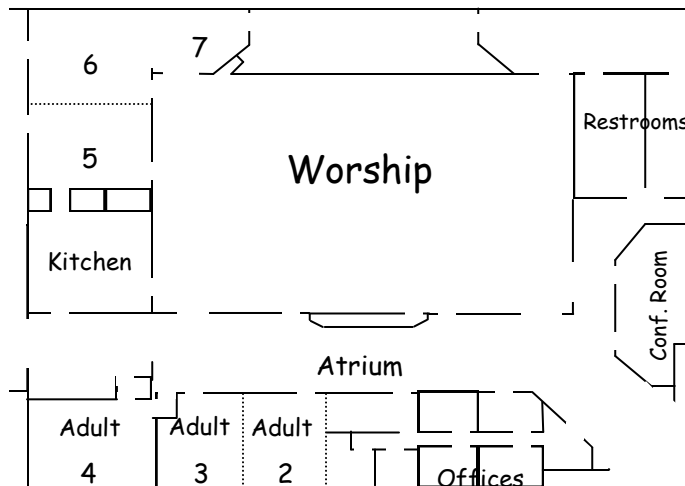

N

Sunday Mornings 9:45 a.m.

Nursery-KC Room D
 2 year olds-KC Room A
 3 year olds-KC Room B
 4 year olds-KC Room C
 5's & Kindergarten A-KC Room E
 5's & Kindergarten B-KC Room F
 1st & 2nd A-KC Rooms G
 1st & 2nd B-KC Room H
 3rd & 4th-KC Rooms I
 5th-KC Room J

Sunday Mornings 11:00 a.m.

Nursery-KC Room D
 2 year olds-KC Room A
 3 & 4 year olds-KC Room B
 JAM (5's-2nd)-KC Rooms E
 ROC (3rd & 4th)-KC Rooms I

Main Facility

Wednesday Night SHINE

Nursery-KC Room D
 Preschool A (3's & 4's)-KC Room A
 Preschool B (3's & 4's)-KC Room B
 5's & Kindergarten-KC Room C
 1st & 2nd Girls-KC Room E
 1st & 2nd Boys-KC Room F
 3rd & 4th Girls-Nursery/KC Room G
 3rd & 4th Boys A-KC Room I
 3rd & 4th Boys B-KC Room H
 5th Grade-KC Rooms J/Storage
 Extended Care-KC Rooms D & G